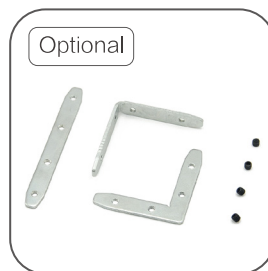

## Features:

1. Model: HL-A019
2. Material: AL6063+PC
3. Surface: Anodized/Painting
4. Lighting source width: 64mm
5. Length: 4m/max
6. Installation: For offices, conference rooms, supermarkets, home lighting, etc.

## Accessory:

End cap

Suspended Rope

Connector

Mounting Clip