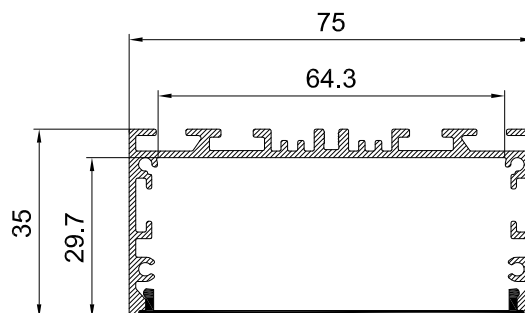

Color 

Unit: mm

## Features:

1. Model: HL-A019
2. Material: AL6063+PC
3. Surface: Anodized/Painting
4. Lighting source width: 64mm
5. Length: 4m/max
6. Installation: For offices, conference rooms, supermarkets, home lighting, etc.