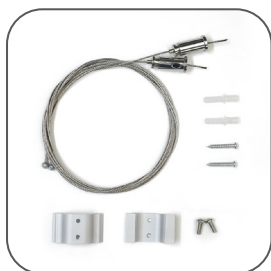

Color 

Unit: mm

## Features:

1. Model: HL-A019
2. Material: AL6063+PC
3. Surface: Anodized/Painting
4. Lighting source width: 64mm
5. Length: 4m/max
6. Installation: For offices, conference rooms, supermarkets, home lighting, etc.

## Accessory:

End cap

Suspended Rope

Connector

Mounting Clip